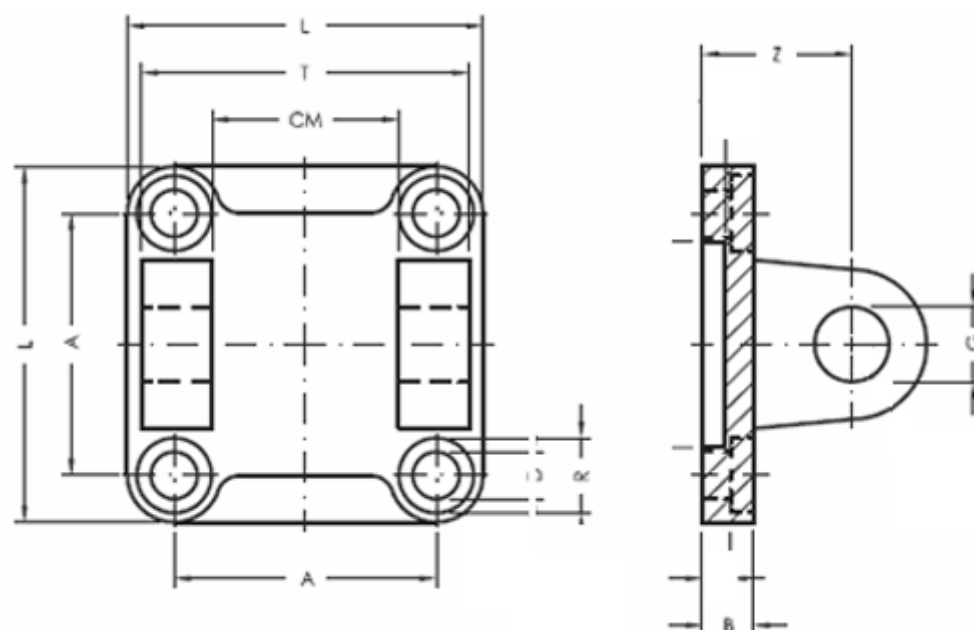

# Data Sheet

Article number: 587000380

Description: Female hinge MP2, 0003/80  
for 80 mm cylinder

## Measures

A	= 72.0	T = 90
B	= 14	Z = 36
CM	= 50	
Cylinder size	= 80	
D	= 11.0	
G	= 16	
L	= 95	
R	= 18	